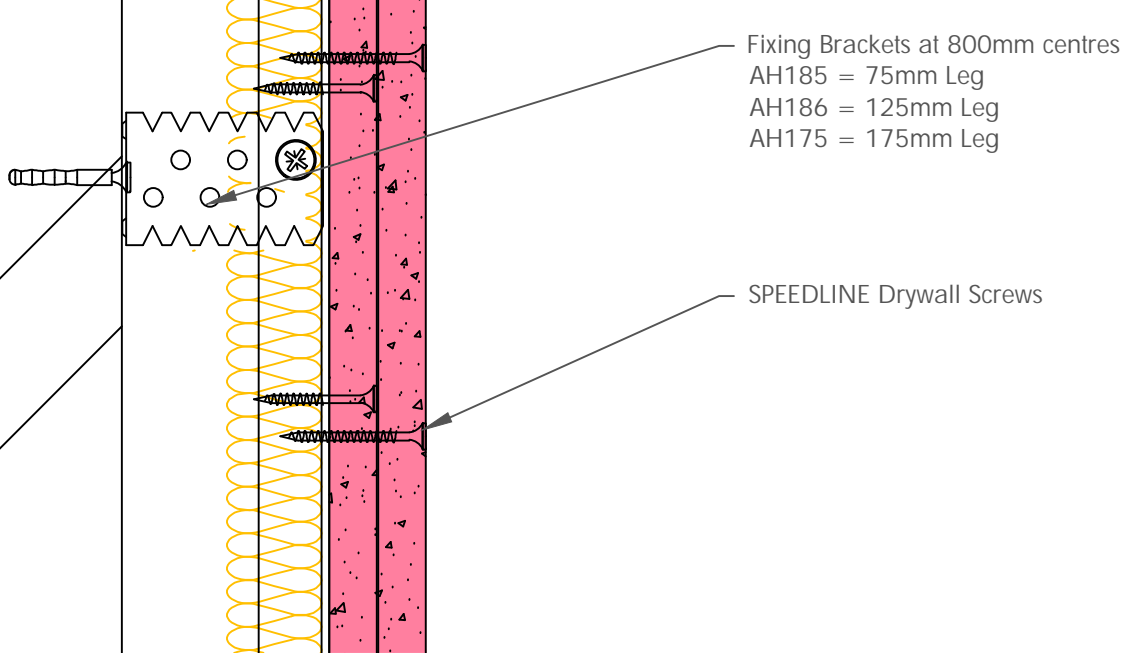

| Board Thickness | Speedline Drywall Fixing Length |
|-----------------|---------------------------------|
| 12.5mm & 15mm | 25mm |
| 12.5mm + 12.5mm | 25mm + 38mm |
| 12.5mm + 15mm | 25mm + 42mm |
| 15mm + 15mm | 25mm + 42mm |

Fixing Brackets at 800mm centres
 AH185 = 75mm Leg
 AH186 = 125mm Leg
 AH175 = 175mm Leg

SPEEDLINE Drywall Screws

2x15mm Knauf Fire Panel

25mm APR

SPEEDLINE SWL507 Wall Liner at 600mm centres

SPEEDLINE SWL60 Perimeter Track Fixed to Floor at 600mm centres with suitable fixing

SPEEDLINE Intumescent Sealant

CDR No: DATE: 22/10/19 Details to be read in conjunction with project specification guidelines

WALL LINING SYSTEM - WL507-K-62(25)

All performance data and system specifications are for systems constructed with materials & components as shown. The inclusion or substitution of any other manufacturers materials or components could invalidate test data and system performance and permission must be given in writing by SIG PLC.
 The information is provided in good faith and is based upon details received which are assumed to include all relevant facts.
 We accept no liability for its accuracy, adequacy or completeness. Recipients must satisfy themselves as to its suitability as we do not accept responsibility for any claims or consequential loss. Acceptance of the content and subsequent design responsibility rests entirely with the recipients who should then produce accepted details on their own company documentation.