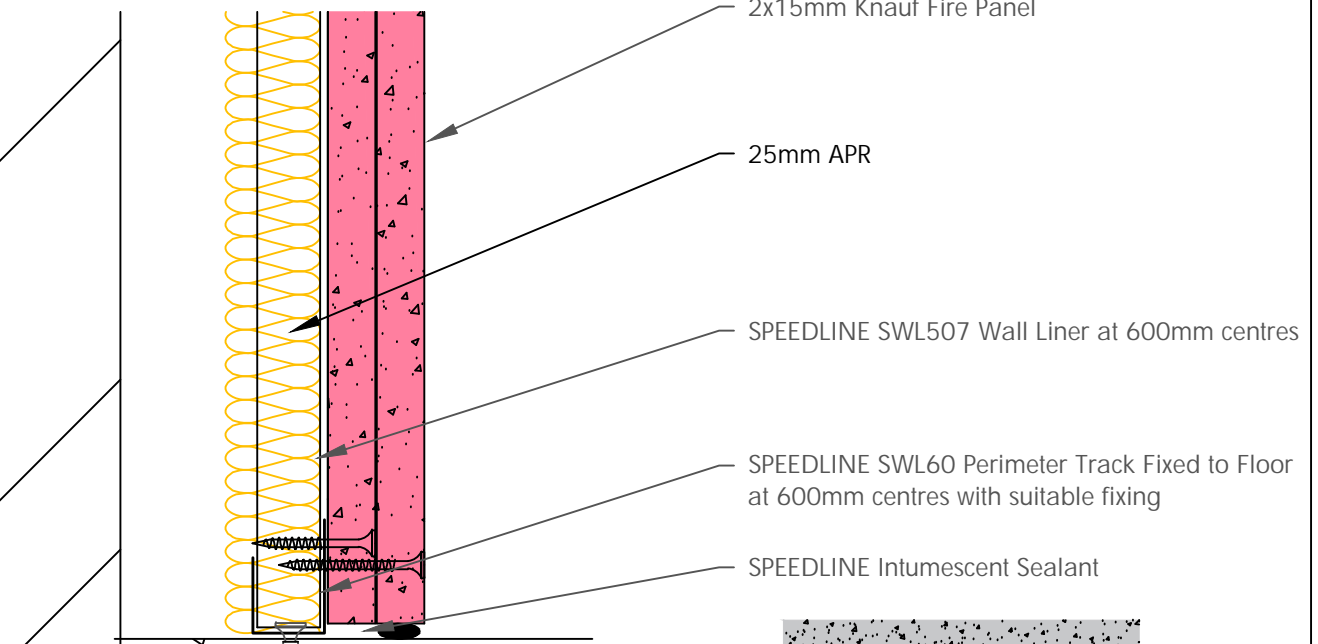

| Board Thickness | Speedline Drywall Fixing Length |
|-----------------|---------------------------------|
| 12.5mm & 15mm | 25mm |
| 12.5mm + 12.5mm | 25mm + 38mm |
| 12.5mm + 15mm | 25mm + 42mm |
| 15mm + 15mm | 25mm + 42mm |

Fixing Brackets at 800mm centres
 AH185 = 75mm Leg
 AH186 = 125mm Leg
 AH175 = 175mm Leg

SPEEDLINE Drywall Screws

2x15mm Knauf Fire Panel

25mm APR

SPEEDLINE SWL507 Wall Liner at 600mm centres

SPEEDLINE SWL60 Perimeter Track Fixed to Floor at 600mm centres with suitable fixing

SPEEDLINE Intumescent Sealant

CDR No: DATE: 22/10/19 Details to be read in conjunction with project specification guidelines

WALL LINING SYSTEM - WL507-K-62(25)

All performance data and system specifications are for systems constructed with materials & components as shown. The inclusion or substitution of any other manufacturers materials or components could invalidate test data and system performance and permission must be given in writing by SIG PLC.
 The information is provided in good faith and is based upon details received which are assumed to include all relevant facts.
 We accept no liability for its accuracy, adequacy or completeness. Recipients must satisfy themselves as to its suitability as we do not accept responsibility for any claims or consequential loss. Acceptance of the content and subsequent design responsibility rests entirely with the recipients who should then produce accepted details on their own company documentation.