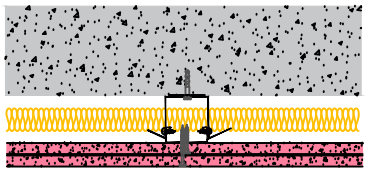

| Board Thickness | Speedline Drywall Fixing Length |
|-----------------|---------------------------------|
| 12.5mm & 15mm | 25mm |
| 12.5mm + 12.5mm | 25mm + 38mm |
| 12.5mm + 15mm | 25mm + 42mm |
| 15mm + 15mm | 25mm + 42mm |

Fixing Brackets at 800mm centres
 AH185 = 75mm Leg
 AH186 = 125mm Leg
 AH175 = 175mm Leg

SPEEDLINE Drywall Screws

2x15mm Knauf Fire Panel

25mm APR

SPEEDLINE SWL507 Wall Liner at 600mm centres

SPEEDLINE SWL60 Perimeter Track Fixed to Floor at 600mm centres with suitable fixing

SPEEDLINE Intumescent Sealant

CDR No: DATE: 22/10/19 Details to be read in conjunction with project specification guidelines

WALL LINING SYSTEM - WL507-K-62(25)

All performance data and system specifications are for systems constructed with materials & components as shown. The inclusion or substitution of any other manufacturers materials or components could invalidate test data and system performance and permission must be given in writing by SIG PLC.
 The information is provided in good faith and is based upon details received which are assumed to include all relevant facts.
 We accept no liability for its accuracy, adequacy or completeness. Recipients must satisfy themselves as to its suitability as we do not accept responsibility for any claims or consequential loss. Acceptance of the content and subsequent design responsibility rests entirely with the recipients who should then produce accepted details on their own company documentation.